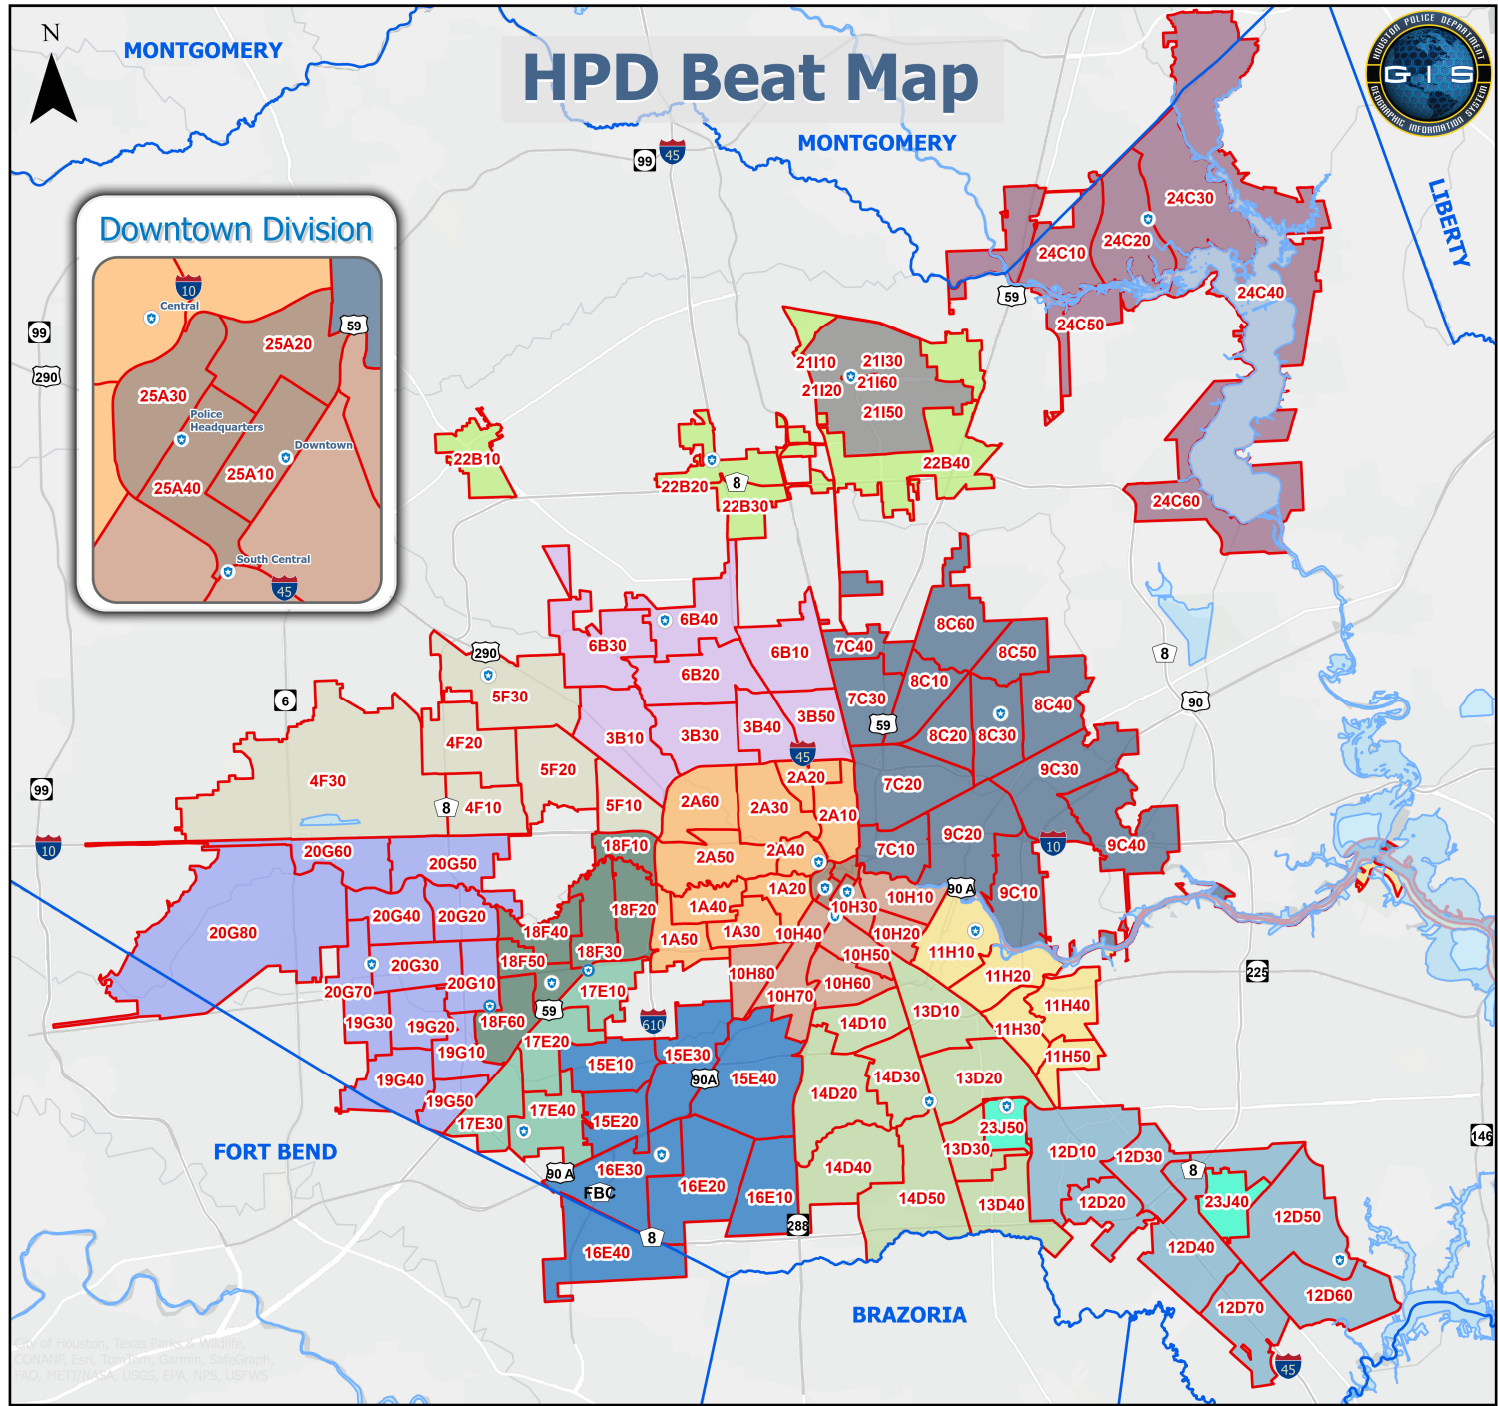

**HPD Storefronts:**

- Gulfton - 6227 Southwest Freeway 77057
- Ranchester - 9160 Bellaire Boulevard # F 77036

0 2 4 8 Miles

Spatial Reference  
 Name: NAD 1983 StatePlane Texas South  
 Central FIPS 4204 Feet

This map is made available for reference purposes only and should not be substituted for a survey product. The Houston Police Department nor City of Houston will not accept liability of any kind of conjunction with its use.